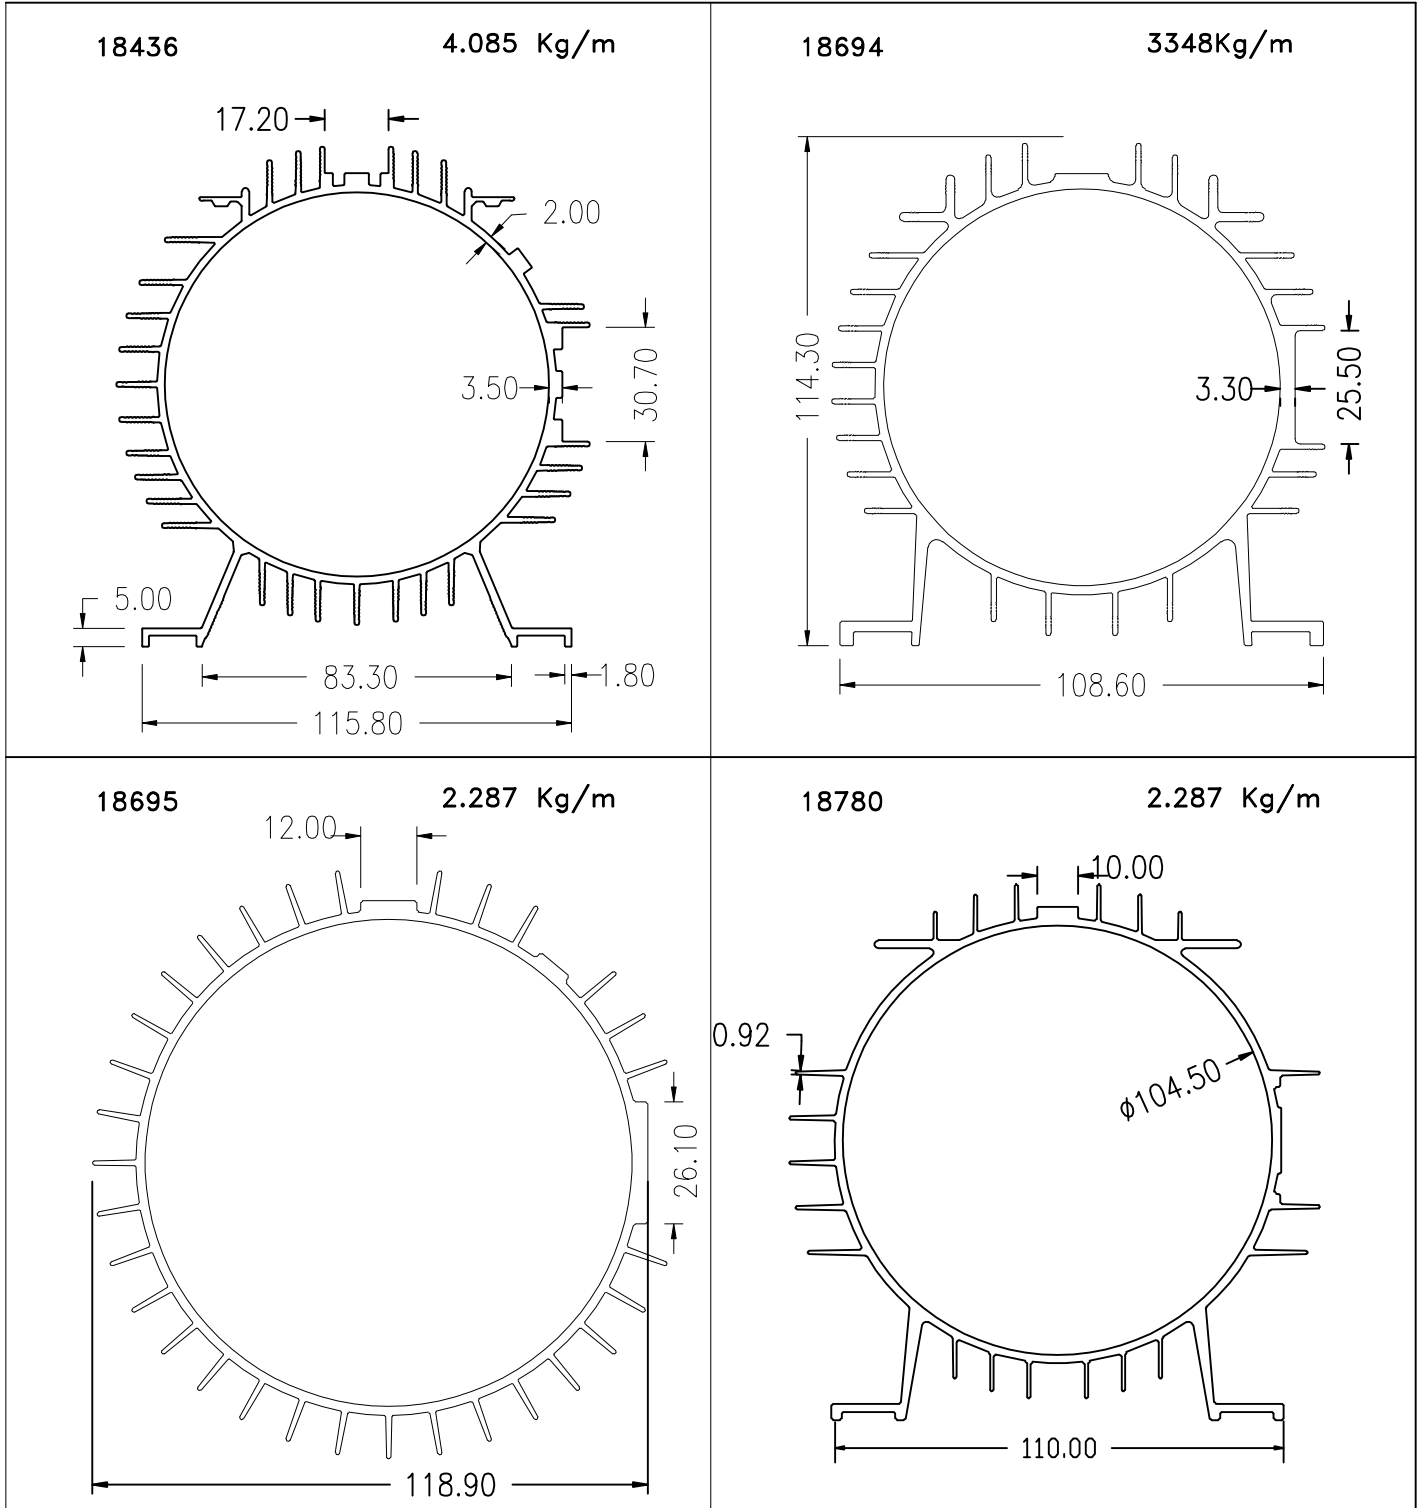

MOTOR BODY SECTIONS

MOTOR/PUMP BODY SECTIONS

MOTOR/PUMP BODY SECTIONS

17451

7.85Kg/m

17452

5.85Kg/m

17618

4.90Kg/m

17611

2.700 Kg/m

MOTOR/PUMP BODY SECTIONS

MOTOR/PUMP BODY SECTIONS

MOTOR/PUMP BODY SECTIONS

MOTOR/PUMP BODY SECTIONS

18823

3.477 Kg/m

20216

2.580 Kg/m

20217

3.230 Kg/m